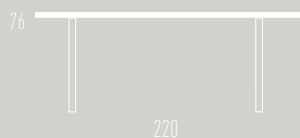

Der Esstisch VEGAS ist in drei verschiedenen Ausführungen erhältlich: 180x90cm, 200x90cm oder 220x100cm. VEGAS ist wahlweise mit einer Tischplatte aus markantem Nussbaum-Nature

oder Eiche-Nature ausgestattet. (4cm Stärke, Massivholz). Das Kufengestell steht in Chrom oder Mattchrom zur Verfügung.

Dining Table VEGAS is available in three sizes: 180x90cm, 200x90cm or 220x100cm. VEGAS table leaf is fitted with distinctive walnut-nature

wood or oak-nature. (thickness 4cm, solid wood) Skid frame made of steel, chrome-plated or matt-chrome-plated.