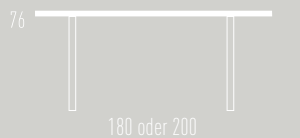

Der Esstisch VEGAS ist in drei verschiedenen Ausführungen erhältlich: 180x90cm, 200x90cm oder 220x100cm. VEGAS ist wahlweise mit einer Tischplatte aus markantem Nussbaum-Nature

oder Eiche-Nature ausgestattet. (4cm Stärke, Massivholz). Das Kufengestell steht in Chrom oder Mattchrom zur Verfügung.

Dining Table VEGAS is available in three sizes: 180x90cm, 200x90cm or 220x100cm. VEGAS table leaf is fitted with distinctive walnut-nature

wood or oak-nature. (thickness 4cm, solid wood) Skid frame made of steel, chrome-plated or matt-chrome-plated.